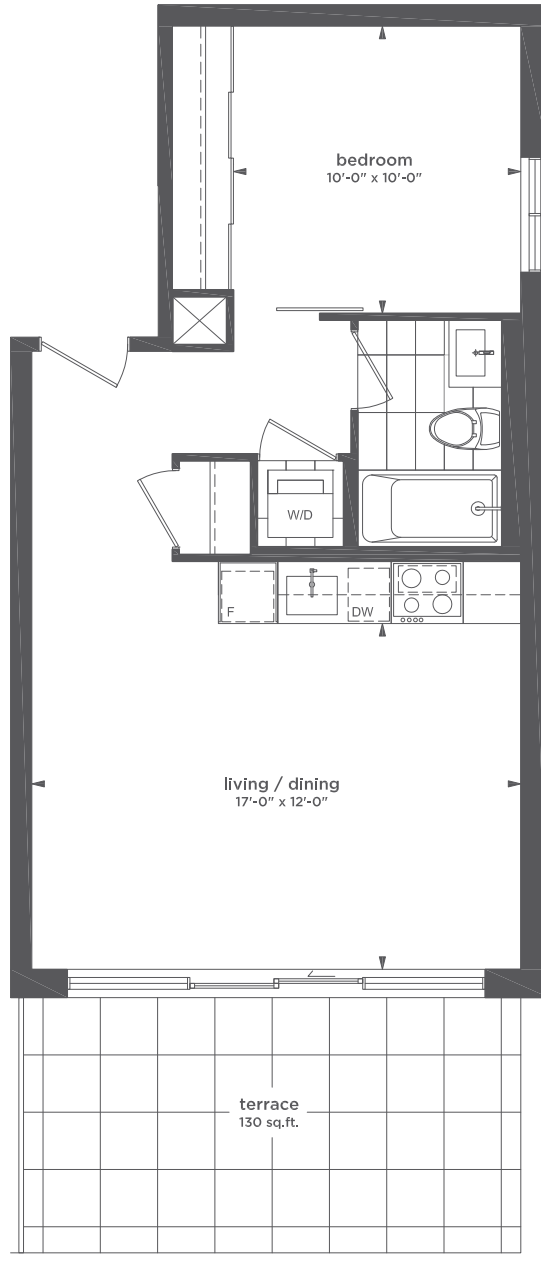

LEVEL 7

DUNDAS STREET EAST

All sizes and specifications are subject to change without notice. E. & O. E.
 Note: Actual usable floor space may vary from the stated floor area.
 *Terrace condition may require an interior step.

The Taylor leslieville

455 SQ.FT.

**ONE BEDROOM
TERRACE 150 SQ.FT.**

704 | 705 | 710 | 711 | 712

LEVEL 7

DUNDAS STREET EAST

All sizes and specifications are subject to change without notice. E. & O. E.
 Note: Actual usable floor space may vary from the stated floor area.
 *Terrace condition may require an interior step.