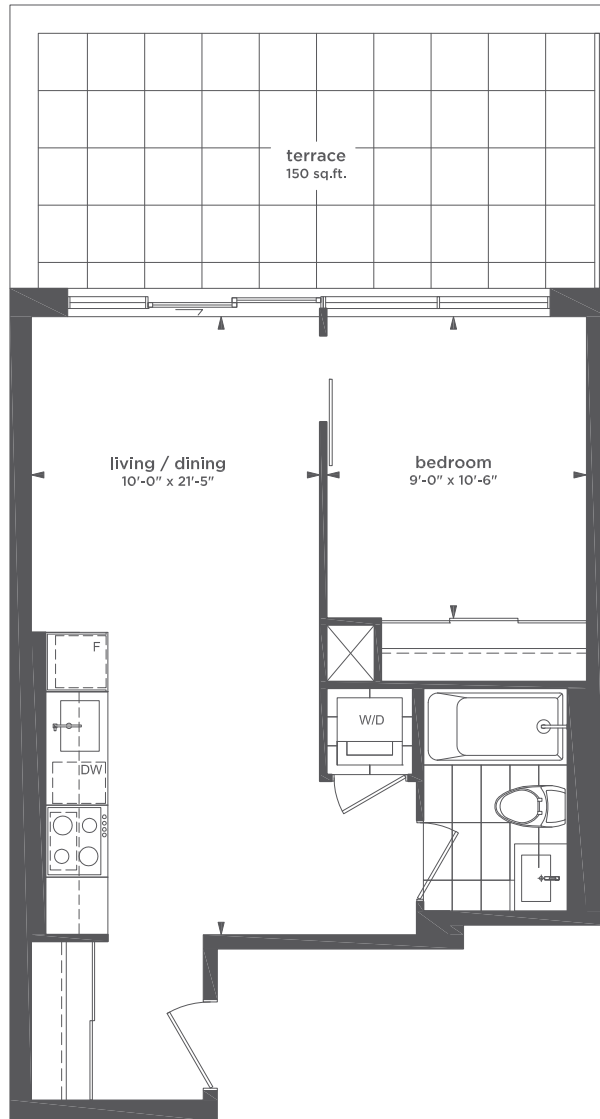

LEVEL 7

DUNDAS STREET EAST

All sizes and specifications are subject to change without notice. E. & O. E.
 Note: Actual usable floor space may vary from the stated floor area.
 *Terrace condition may require an interior step.

The Taylor leslieville

455 SQ.FT.

**ONE BEDROOM
TERRACE 150 SQ.FT.**

704 | 705 | 710 | 711 | 712

LEVEL 7

DUNDAS STREET EAST

All sizes and specifications are subject to change without notice. E. & O. E.
 Note: Actual usable floor space may vary from the stated floor area.
 *Terrace condition may require an interior step.