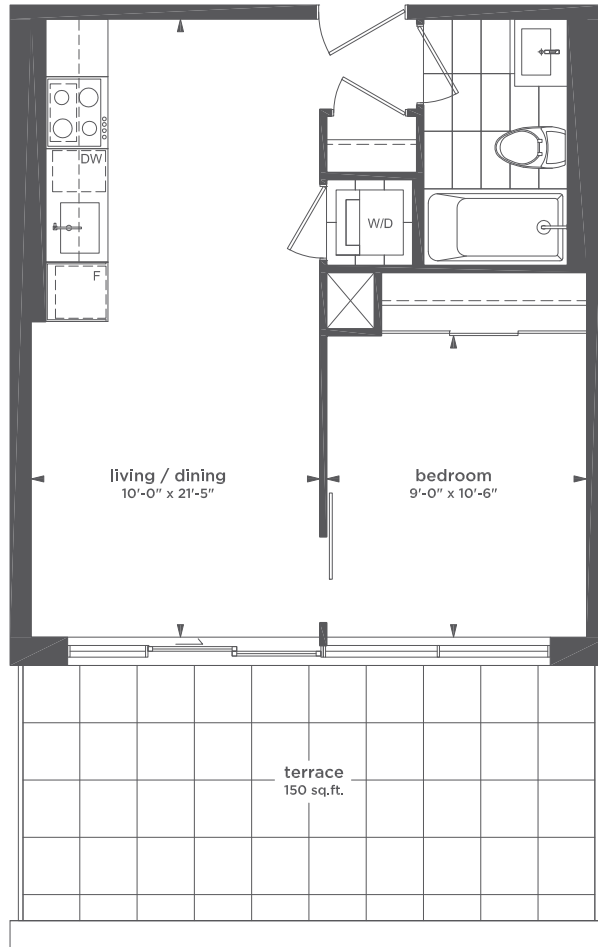

LEVEL 7

DUNDAS STREET EAST

All sizes and specifications are subject to change without notice. E. & O. E.
 Note: Actual usable floor space may vary from the stated floor area.
 *Terrace condition may require an interior step.

The Taylor leslieville

455 SQ.FT.

**ONE BEDROOM
TERRACE 150 SQ.FT.**

704 | 705 | 710 | 711 | 712

LEVEL 7

DUNDAS STREET EAST

All sizes and specifications are subject to change without notice. E. & O. E.
 Note: Actual usable floor space may vary from the stated floor area.
 *Terrace condition may require an interior step.

LEVEL 6

LEVEL 7

LEVEL 4

LEVEL 5

LEVEL 2

LEVEL 3

LOWER GROUND FLOOR

UPPER GROUND FLOOR