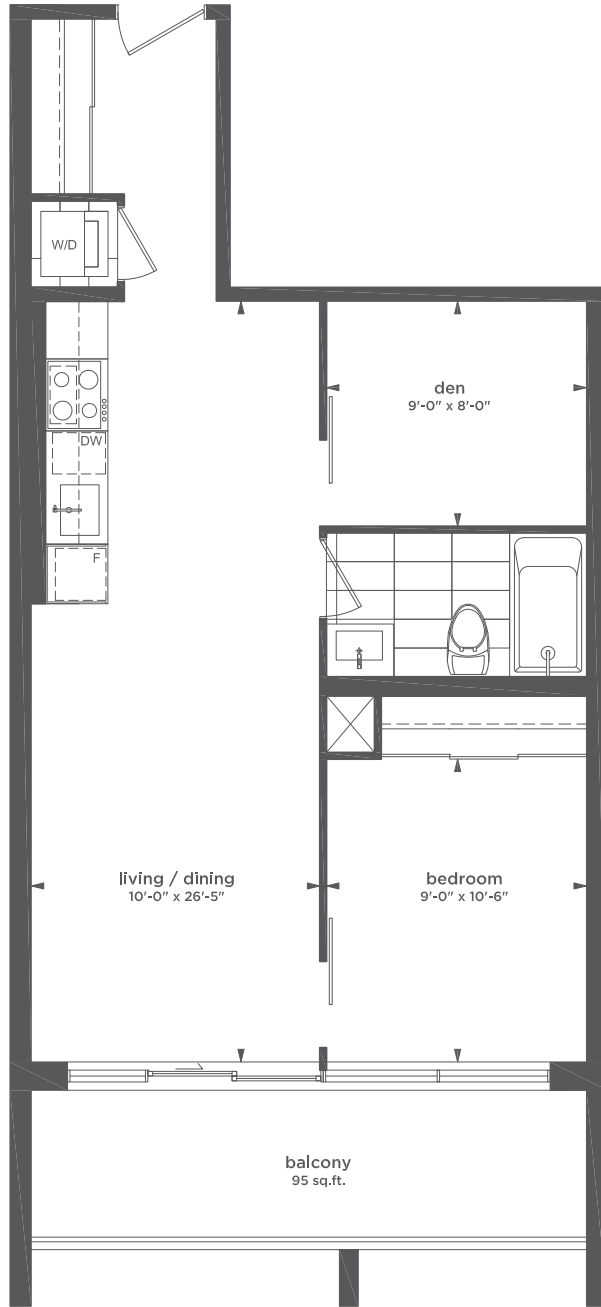

LEVEL 6

All sizes and specifications are subject to change without notice. E. & O. E.
 Note: Actual usable floor space may vary from the stated floor area.
 *Terrace condition may require an interior step.

LEVEL 7

DUNDAS STREET EAST

All sizes and specifications are subject to change without notice. E. & O. E.
 Note: Actual usable floor space may vary from the stated floor area.
 *Terrace condition may require an interior step.

The Taylor leslieville

625 SQ.FT.

ONE BEDROOM + DEN
BALCONY 95 SQ.FT.

208 | 209 | 308 | 309 | 408 | 409
508 | 509

location of balcony/terrace columns vary by unit

LEVELS 2, 3, 4

DUNDAS STREET EAST

LEVEL 5

All sizes and specifications are subject to change without notice. E. & O. E.
Note: Actual usable floor space may vary from the stated floor area.
*Terrace condition may require an interior step.

LEVEL 5