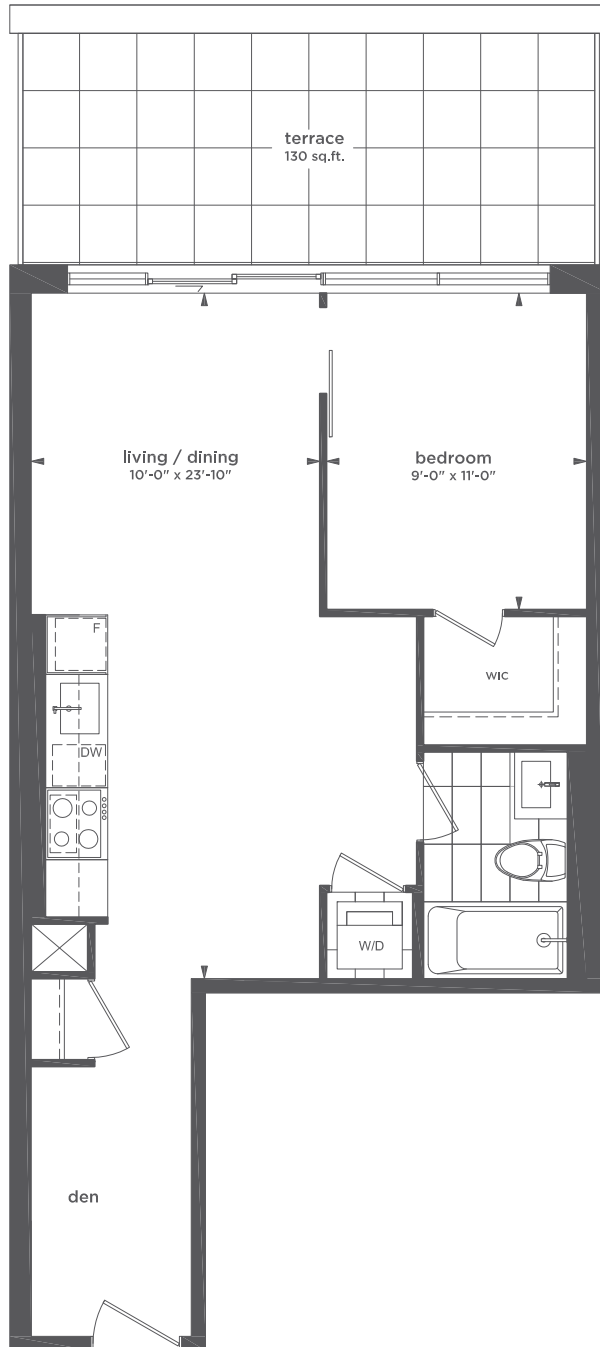

LEVEL 6

All sizes and specifications are subject to change without notice. E. & O. E.
 Note: Actual usable floor space may vary from the stated floor area.
 *Terrace condition may require an interior step.

LEVEL 7

DUNDAS STREET EAST

All sizes and specifications are subject to change without notice. E. & O. E.
 Note: Actual usable floor space may vary from the stated floor area.
 *Terrace condition may require an interior step.

The Taylor leslieville

625 SQ.FT.

ONE BEDROOM + DEN
BALCONY 95 SQ.FT.

208 | 209 | 308 | 309 | 408 | 409
508 | 509

location of balcony/terrace columns vary by unit

LEVELS 2, 3, 4

DUNDAS STREET EAST

LEVEL 5