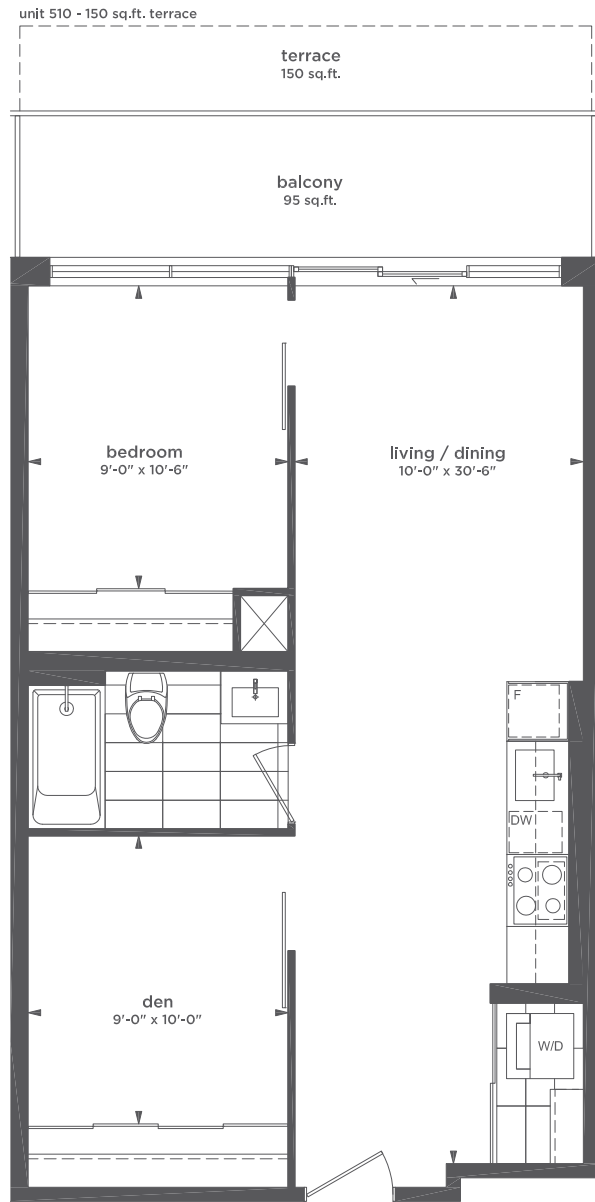

LEVEL 7

DUNDAS STREET EAST

All sizes and specifications are subject to change without notice. E. & O. E.
 Note: Actual usable floor space may vary from the stated floor area.
 *Terrace condition may require an interior step.

The Taylor leslieville

625 SQ.FT.

ONE BEDROOM + DEN
BALCONY 95 SQ.FT.

208 | 209 | 308 | 309 | 408 | 409
508 | 509

location of balcony/terrace columns vary by unit

LEVELS 2, 3, 4

DUNDAS STREET EAST

LEVEL 5

All sizes and specifications are subject to change without notice. E. & O. E.
Note: Actual usable floor space may vary from the stated floor area.
*Terrace condition may require an interior step.

LEVEL 5

DUNDAS STREET EAST

LEVEL 6

All sizes and specifications are subject to change without notice. E. & O. E.
 Note: Actual usable floor space may vary from the stated floor area.
 *Terrace condition may require an interior step.