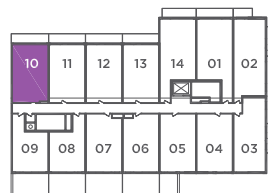

The Taylor leslieville

625 SQ.FT.

ONE BEDROOM + DEN
BALCONY 95 SQ.FT.

208 | 209 | 308 | 309 | 408 | 409
508 | 509

location of balcony/terrace columns vary by unit

LEVELS 2, 3, 4

DUNDAS STREET EAST

LEVEL 5

DUNDAS STREET EAST

LEVEL 6

All sizes and specifications are subject to change without notice. E. & O. E.
 Note: Actual usable floor space may vary from the stated floor area.
 *Terrace condition may require an interior step.