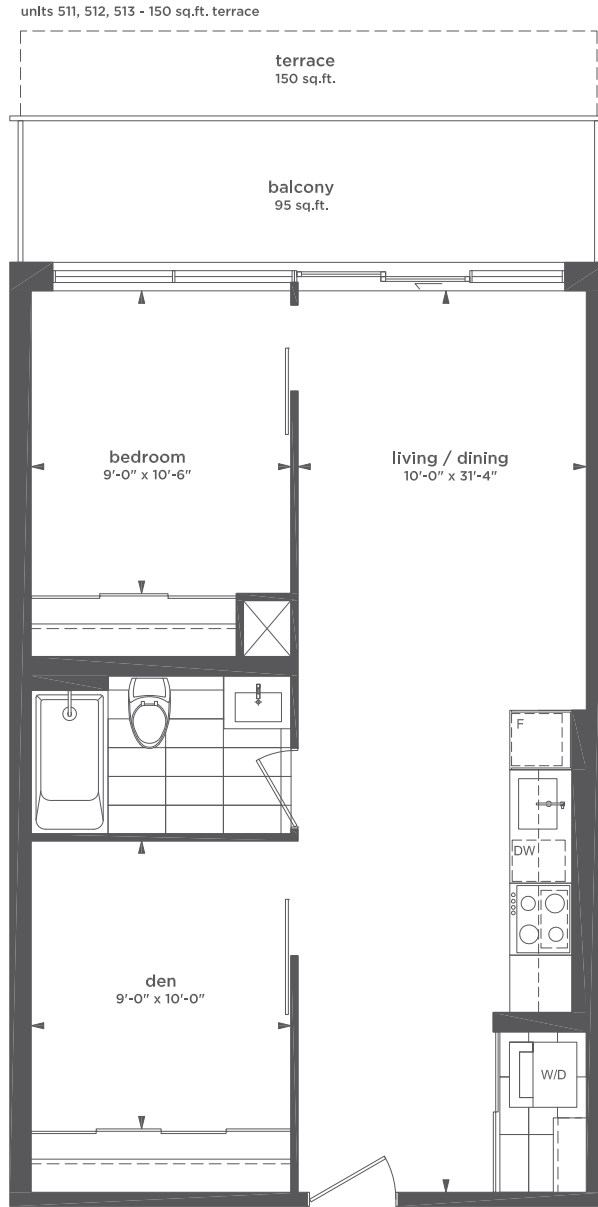

The Taylor leslieville

625 SQ.FT.

ONE BEDROOM + DEN
BALCONY 95 SQ.FT.

208 | 209 | 308 | 309 | 408 | 409
508 | 509

location of balcony/terrace columns vary by unit

LEVELS 2, 3, 4

DUNDAS STREET EAST

LEVEL 5

All sizes and specifications are subject to change without notice. E. & O. E.
Note: Actual usable floor space may vary from the stated floor area.
*Terrace condition may require an interior step.

LEVEL 5

DUNDAS STREET EAST

LEVEL 6

All sizes and specifications are subject to change without notice. E. & O. E.
 Note: Actual usable floor space may vary from the stated floor area.
 *Terrace condition may require an interior step.

LEVEL 5

LEVEL 6

All sizes and specifications are subject to change without notice. E. & O. E.
 Note: Actual usable floor space may vary from the stated floor area.
 *Terrace condition may require an interior step.