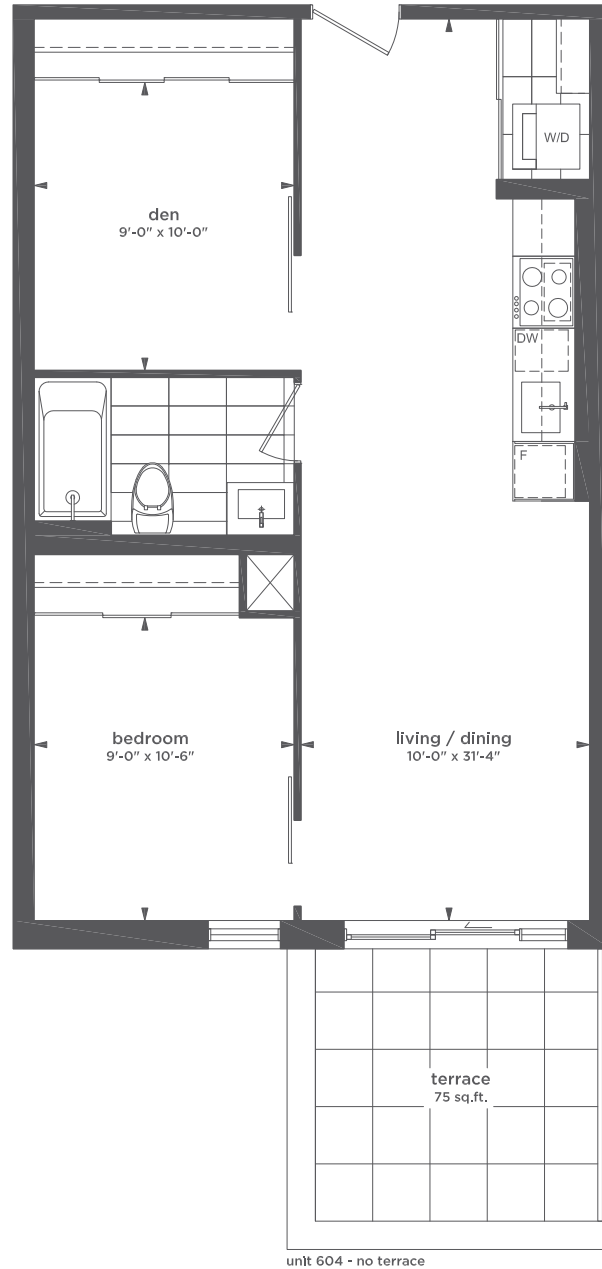

The Taylor leslieville

625 SQ.FT.

ONE BEDROOM + DEN
BALCONY 95 SQ.FT.

208 | 209 | 308 | 309 | 408 | 409
508 | 509

location of balcony/terrace columns vary by unit

LEVELS 2, 3, 4

DUNDAS STREET EAST

LEVEL 5

All sizes and specifications are subject to change without notice. E. & O. E.
Note: Actual usable floor space may vary from the stated floor area.
*Terrace condition may require an interior step.

LEVEL 5

DUNDAS STREET EAST

LEVEL 6

All sizes and specifications are subject to change without notice. E. & O. E.
 Note: Actual usable floor space may vary from the stated floor area.
 *Terrace condition may require an interior step.